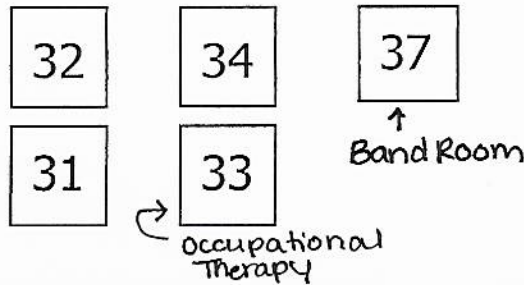

# MIDDLETOWN MIDDLE SCHOOL

Playground and Fields

S	CR	SPED Classroom	8 <sup>th</sup> grade	7 <sup>th</sup> grade	7 <sup>th</sup> grade	8 <sup>th</sup> grade	7 <sup>th</sup> grade	RR	8 <sup>th</sup> grade
BRR		1	2	3	4	5	6	RR	7
GRR			Science	Science	Math	Math	Social Studies	S	Social Studies

↑  
Used for testing  
Accommodations

HIGHWAY 29

- BRR - Boy's Restroom
- CR - Custodial Room
- GRR - Girl's Restroom
- OFF - Office
- COUN - Counselor's Office
- PRIN - Principal's Office
- S - Storage
- MRR - Men's Restroom
- WRR - Women's Restroom