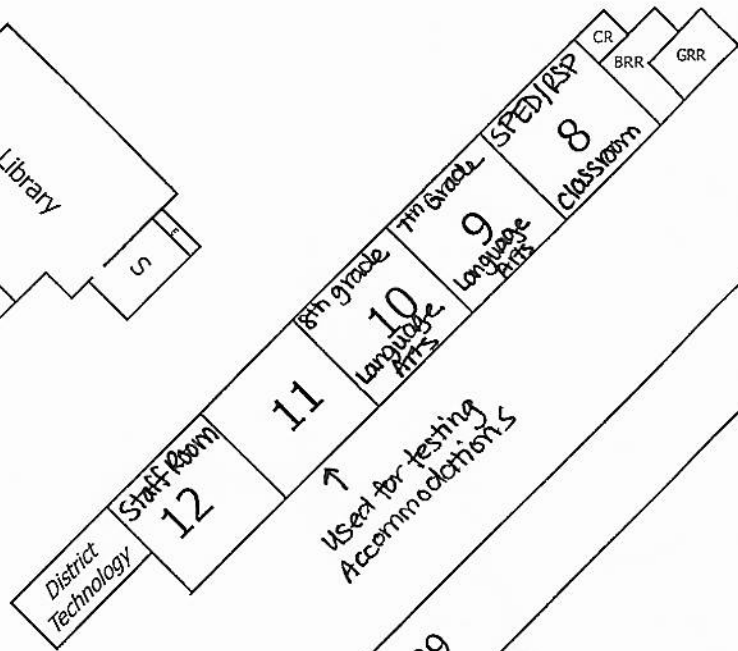

# MIDDLETOWN MIDDLE SCHOOL

Playground and Fields

S	CR	SPED Classroom	8 <sup>th</sup> grade	7 <sup>th</sup> grade	7 <sup>th</sup> grade	8 <sup>th</sup> grade	7 <sup>th</sup> grade	RR	8 <sup>th</sup> grade
BRR		1	2	3	4	5	6	RR	7
GRR			Science	Science	Math	Math	Social Studies	S	Social Studies

↑  
Used for testing  
Accommodations

HIGHWAY 29

- BRR - Boy's Restroom
- CR - Custodial Room
- GRR - Girl's Restroom
- OFF - Office
- COUN - Counselor's Office
- PRIN - Principal's Office
- S - Storage
- MRR - Men's Restroom
- WRR - Women's Restroom